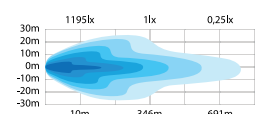

strands[®]

-lighting division

SIBERIA BR DRIVING LIGHT 7" LED WHITE AND AMBER POSITION LIGHT

Voltage	9-35V DC
Consumption	70W
Theoretical lumen	9600
Actual lumen	3584
1 lux @	346m
IP-class	IP67/IP69K
Beam pattern	Combo
Position light	White and amber
Connection	DT-4

Cable length	500mm
Material housing	Aluminium
Material lens	Polycarbonate
Diameter	178mm
Depth	78,2mm
Height including bracket	194,7mm
Operating temperature	-20°C - +45°C
E-approved	No
EMC-certificate	ECE R10