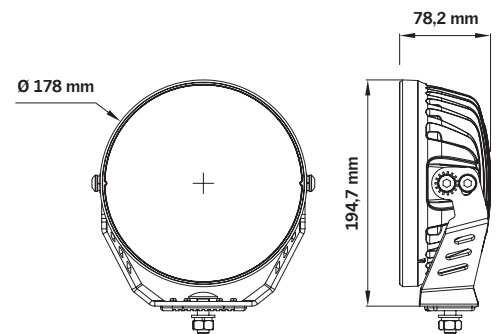

strands[®]

-lighting division

SIBERIA BR DRIVING LIGHT 7" LED WHITE AND AMBER POSITION LIGHT

Voltage	9-35V DC
Consumption	70W
Theoretical lumen	9600
Actual lumen	3584
1 lux @	346m
IP-class	IP67/IP69K
Beam pattern	Combo
Position light	White and amber
Connection	DT-4

Cable length	500mm
Material housing	Aluminium
Material lens	Polycarbonate
Diameter	178mm
Depth	78,2mm
Height including bracket	194,7mm
Operating temperature	-20°C - +45°C
E-approved	No
EMC-certificate	ECE R10