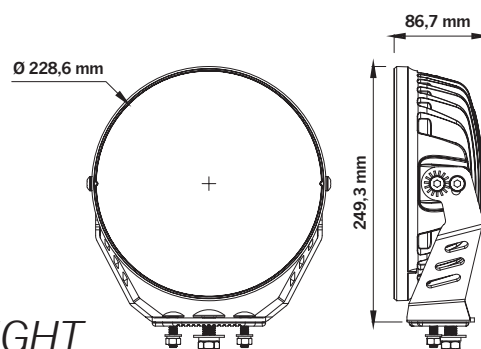

strands[®]

-lighting division

SIBERIA BR DRIVING LIGHT 9" LED

E-APPROVED / WHITE AND AMBER POSITION LIGHT

Voltage	9-35V DC
Consumption	145W
Theoretical lumen	20 400
Actual lumen	11 515
1 lux @	387m
IP-class	IP67/IP69K
Beam pattern	Combo
Position light	White and amber
Connection	DT-4
Cable length	500mm

Material housing	Aluminium
Material lens	Polycarbonate
Diameter	228,6mm
Depth	86,7mm
Height including bracket	249,3mm
Operating temperature	-20°C - +45°C
E-approved	ECE R112, R7
Ref	30
EMC-certificate	ECE R10