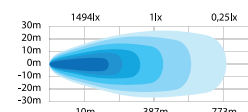

strands[®]

-lighting division

SIBERIA BR DRIVING LIGHT 9" LED

E-APPROVED / WHITE AND AMBER POSITION LIGHT

Voltage	9-35V DC
Consumption	145W
Theoretical lumen	20 400
Actual lumen	11 515
1 lux @	387m
IP-class	IP67/IP69K
Beam pattern	Combo
Position light	White and amber
Connection	DT-4
Cable length	500mm

Material housing	Aluminium
Material lens	Polycarbonate
Diameter	228,6mm
Depth	86,7mm
Height including bracket	249,3mm
Operating temperature	-20°C - +45°C
E-approved	ECE R112, R7
Ref	30
EMC-certificate	ECE R10