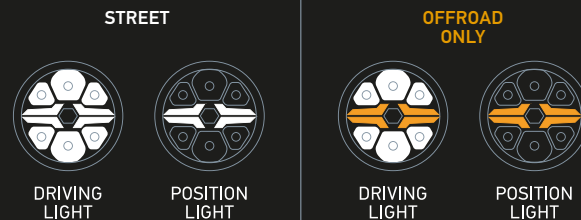

Note:

PROGRAM OVERVIEW

Product Image	Variant	Description	Position Light Colour	Part Number
	HELLA VALUEFIT Chrome Blade 9 inch round	17 W, ECE ref. 25	White	1FJ 357 199-001
		18 W, ECE ref. 50		1FJ 357 199-011
		17 W, ECE ref. 25	White or amber (connection optional)	1FJ 357 199-021
		18 W, ECE ref. 50		1FJ 357 199-031
	HELLA VALUEFIT Black Blade 9 inch round	17 W, ECE ref. 25	White	1FJ 357 199-041
		18 W, ECE ref. 50		1FJ 357 199-051
		17 W, ECE ref. 25	White or amber (connection optional)	1FJ 357 199-061
		18 W, ECE ref. 50		1FJ 357 199-071