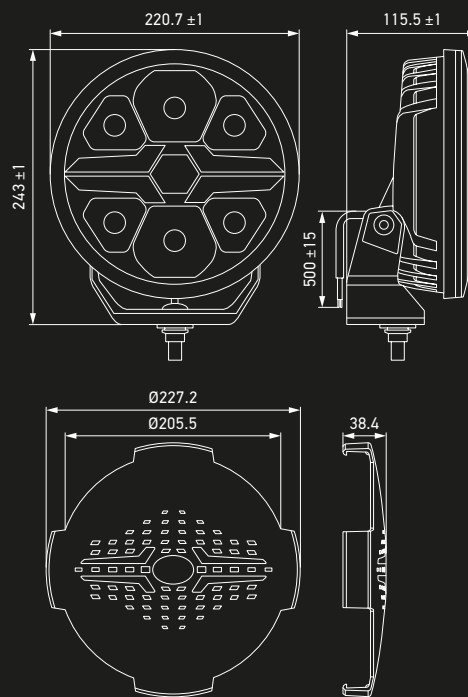

## BLADE 9 INCH ROUND

### Technical Data

Rated voltage	Multi-voltage
Operating voltage	12–24 V DC
Power consumption	17 W (ECE ref. 25), 18 W (ECE ref. 50)
Light function	Auxiliary high beam headlamp and PO light
Light source	LED
Colour temperature	6,000 K (headlamp)
Material	Housing: Aluminium Bezel: Plastic (ABS) Lens: PC (Polycarbonate) Bracket: Plastic / glass fibre PA66 + GF
Housing colour	Chrome or black
Weight	1,920 g
Temperature range	Ambient temperature: -30 °C to +60 °C Storage temperature: -40 °C to +80 °C
Degree of protection	IP 69K, IP 67
Type approval	ECE R10 (EMC), R148,R149
Ref. no.	25 or 50
Number of LEDs	6
Mounting	Upright
Connection	500 mm cable with open ends
Application	Trucks in local, long-distance and construction traffic and SUVs, off-road vehicles, off-roaders

### Dimensional Sketch

Round cover, 9 inch (8XS 358 198-011, optional accessories)

**Note:**

## PROGRAM OVERVIEW

Product Image	Variant	Description	Position Light Colour	Part Number
	HELLA VALUEFIT Chrome Blade 9 inch round	17 W, ECE ref. 25	White	1FJ 357 199-001
		18 W, ECE ref. 50		1FJ 357 199-011
		17 W, ECE ref. 25	White or amber (connection optional)	1FJ 357 199-021
		18 W, ECE ref. 50		1FJ 357 199-031
	HELLA VALUEFIT Black Blade 9 inch round	17 W, ECE ref. 25	White	1FJ 357 199-041
		18 W, ECE ref. 50		1FJ 357 199-051
		17 W, ECE ref. 25	White or amber (connection optional)	1FJ 357 199-061
		18 W, ECE ref. 50		1FJ 357 199-071