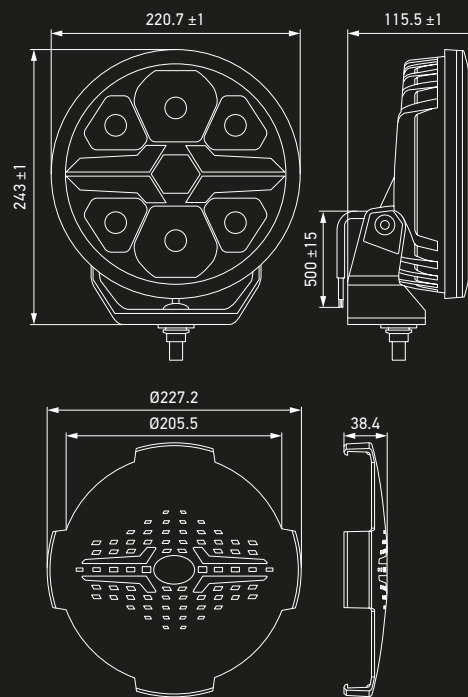

TECHNICAL DETAILS

BLADE 9 INCH ROUND

Technical Data

| | |
|----------------------|--|
| Rated voltage | Multi-voltage |
| Operating voltage | 12–24 V DC |
| Power consumption | 17 W (ECE ref. 25), 18 W (ECE ref. 50) |
| Light function | Auxiliary high beam headlamp and PO light |
| Light source | LED |
| Colour temperature | 6,000 K (headlamp) |
| Material | Housing: Aluminium Bezel: Plastic (ABS) Lens: PC (Polycarbonate) Bracket: Plastic / glass fibre PA66 + GF |
| Housing colour | Chrome or black |
| Weight | 1,920 g |
| Temperature range | Ambient temperature: -30 °C to +60 °C Storage temperature: -40 °C to +80 °C |
| Degree of protection | IP 69K, IP 67 |
| Type approval | ECE R10 (EMC), R148,R149 |
| Ref. no. | 25 or 50 |
| Number of LEDs | 6 |
| Mounting | Upright |
| Connection | 500 mm cable with open ends |
| Application | Trucks in local, long-distance and construction traffic and SUVs, off-road vehicles, off-roaders |

The AMBER position light does not have ECE approval: use may be limited to off-road areas off the public roads according to local regulations (see installation instructions).

Dimensional Sketch

Round cover, 9 inch (8XS 358 198-011, optional accessories)

Note:

PROGRAM OVERVIEW

| Product Image | Variant | Description | Position Light Colour | Part Number |
|---------------|--|-------------------|--------------------------------------|-----------------|
| | HELLA VALUEFIT Chrome Blade 9 inch round | 17 W, ECE ref. 25 | White | 1FJ 357 199-001 |
| | | 18 W, ECE ref. 50 | | 1FJ 357 199-011 |
| | | 17 W, ECE ref. 25 | White or amber (connection optional) | 1FJ 357 199-021 |
| | | 18 W, ECE ref. 50 | | 1FJ 357 199-031 |
| | HELLA VALUEFIT Black Blade 9 inch round | 17 W, ECE ref. 25 | White | 1FJ 357 199-041 |
| | | 18 W, ECE ref. 50 | | 1FJ 357 199-051 |
| | | 17 W, ECE ref. 25 | White or amber (connection optional) | 1FJ 357 199-061 |
| | | 18 W, ECE ref. 50 | | 1FJ 357 199-071 |